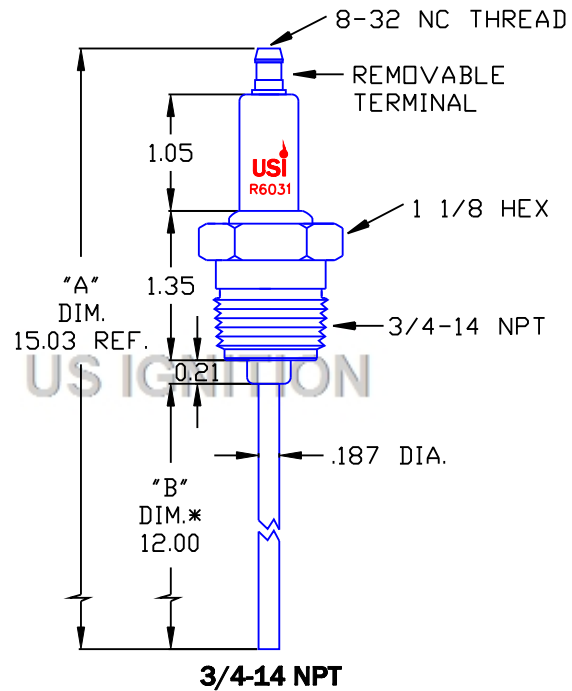

U. S. IGNITION
224 N. MAIN
CHADWICK, IL. 61014

P/N R6031

MADE IN USA

3/4-14 NPT MOUNTING THREAD		USI	CROSS REFERENCE		
"A" DIM	"B" DIM*	PART NO.	AUBURN	CROWN	ECLIPSE
9.03 REF.	6.00	R6030	3FR SPECIAL	CA540	14265-1
15.03 REF.	12.00	R6031	3FR SPECIAL	CA541	14265-2
21.03 REF.	18.00	R6032	3FR SPECIAL	CA542	14265-3
27.03 REF.	24.00	R6044	3FR SPECIAL	CA543	14265-4

* STANDARD STOCK SIZES
 ALTERNATIVE LENGTHS ARE AVAILABLE ON REQUEST
 DIMENSIONS ARE IN INCHES UNLESS OTHERWISE NOTED

E-MAIL: INFO@USIGNITION.COM

PHONE: 800/732-4602

FAX: 815/684-5160