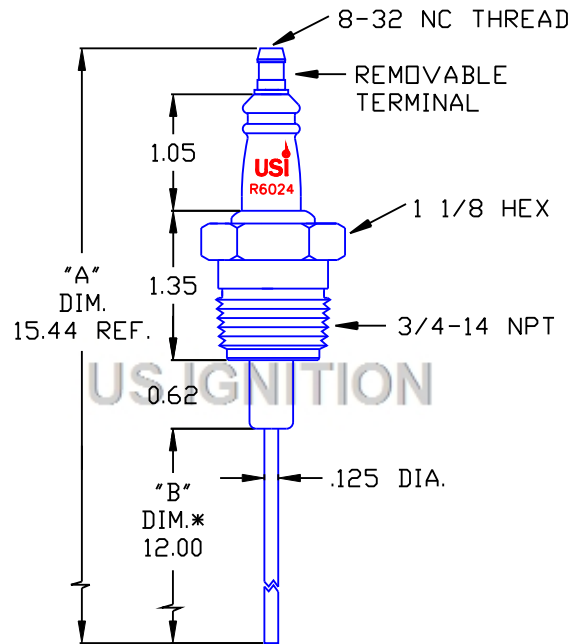

**U. S. IGNITION**  
**224 N. MAIN**  
**CHADWICK, IL. 61014**

**3/4-14 NPT**

**P/N R6024**

**MADE IN USA**

3/4-14 NPT MOUNTING THREAD		USI	CROSS REFERENCE		
"A" DIM	"B" DIM*	PART NO.	AUBURN	CROWN	ECLIPSE
9.44 REF.	6.00	R6021	I-34	CA520	12392
15.44 REF.	12.00	R6024	I-34-12	CA528	12392-3
23.44 REF.	20.00	R6019	I-34-20	CA529	—
29.44 REF.	26.00	R6022	I-34-26	CA530	12392-1
39.44 REF.	36.00	R6020	I-34-36	CA531	—
57.44 REF.	54.00	R6023	I-34-54	CA533	12392-2

\* STANDARD STOCK SIZES  
 ALTERNATIVE LENGTHS ARE AVAILABLE ON REQUEST  
 DIMENSIONS ARE IN INCHES UNLESS OTHERWISE NOTED

E-MAIL: [INFO@USIGNITION.COM](mailto:INFO@USIGNITION.COM)

PHONE: 800/732-4602

FAX: 815/684-5160